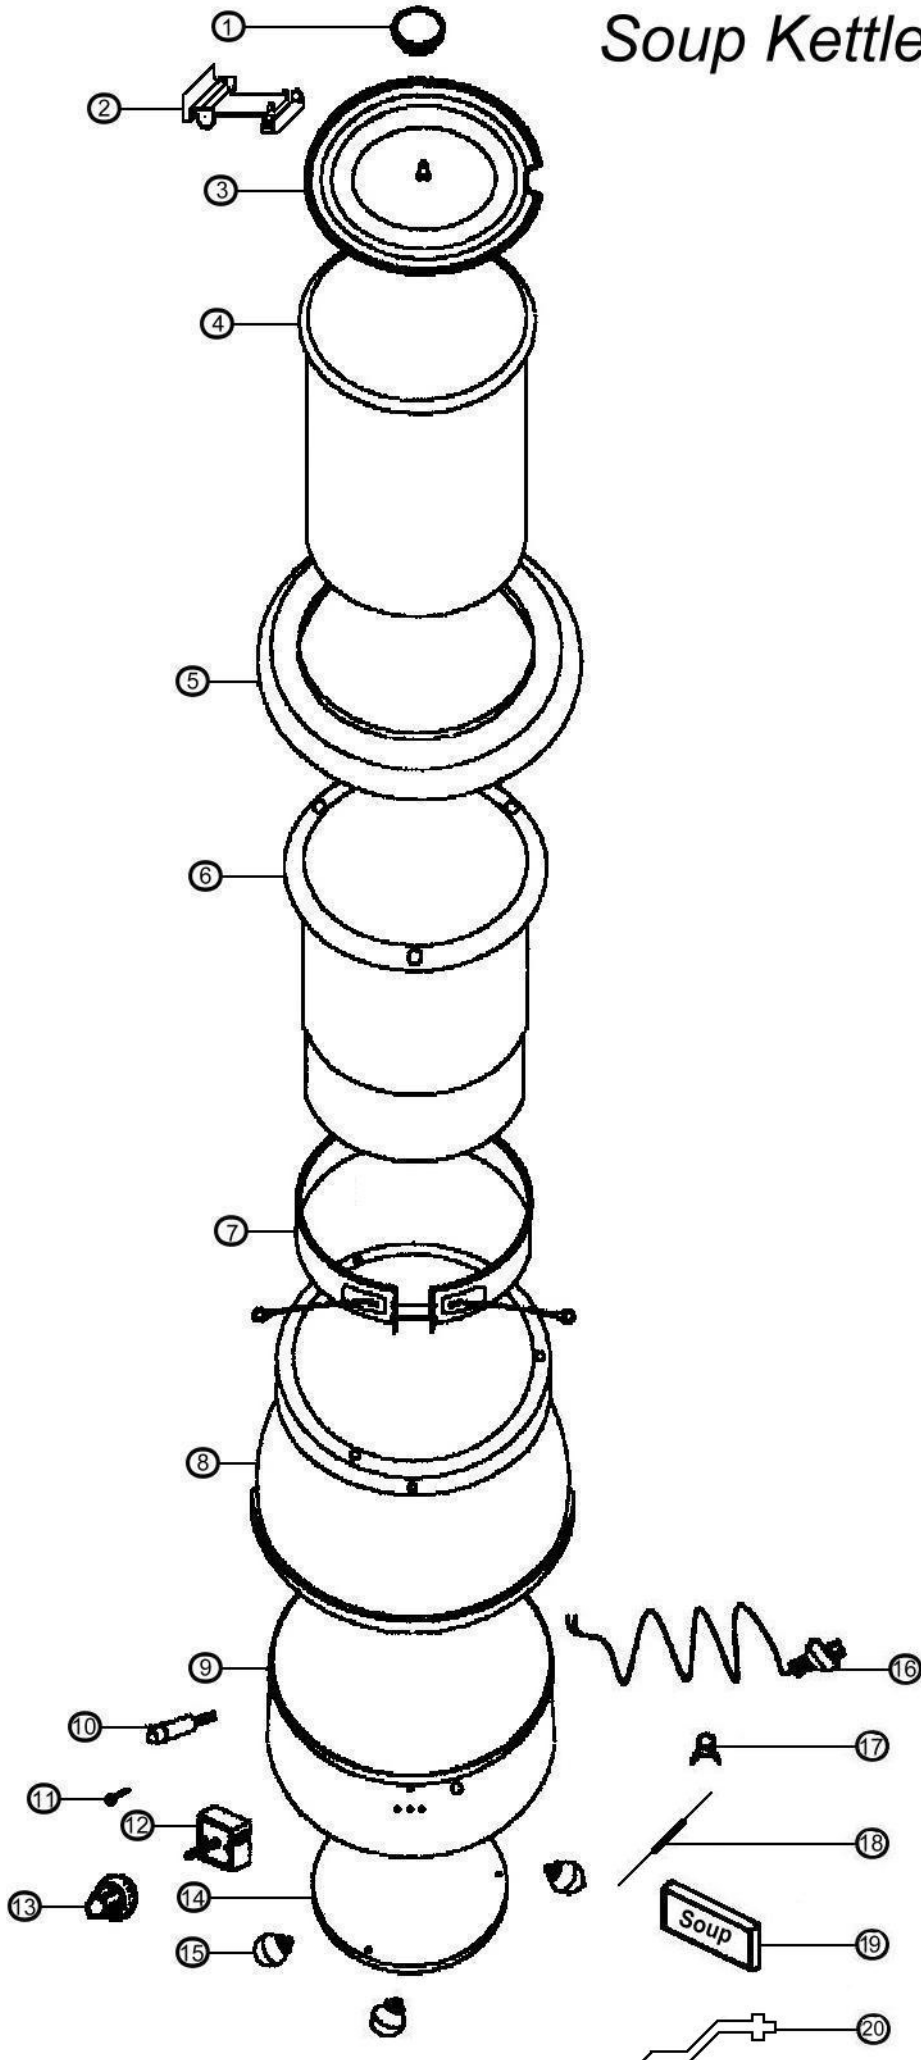

Soup Kettle

Machine	Explode	Code	Description	Stocked Line
G107	1	n/a	Shaft	n/a
G107	2	N112	Connect Clip of Lid	✓
G107	3	N555	Pots Lid	✓
G107	4	N289	Inner Pot	✓
G107	5	N107	Tray Ring	✓
G107	6	n/a	Outer Aluminum Pot	n/a
G107	7	n/a	Heating Element	n/a
G107	8	n/a	Casing (Upper)	n/a
G107	9	n/a	Casing (Lower)	n/a
G107	10	N113	Indication Lamp	✓
G107	11	N291	Indicator Point	✓
G107	12	n/a	EGO Switch	n/a
G107	13	n/a	Adjuster Ring	n/a
G107	14	N474	Bottom Cover	✓
G107	15	N111	Braces Heel	✓
G107	16	n/a	Power Cable & Plug	n/a
G107	17	N109	Thermostats	✓
G107	18	N499	Thermal Cutoffs	✓
G107	19	N293	Magnet Label	✓
G107	20	N290	Fixer of Thermostat	✓